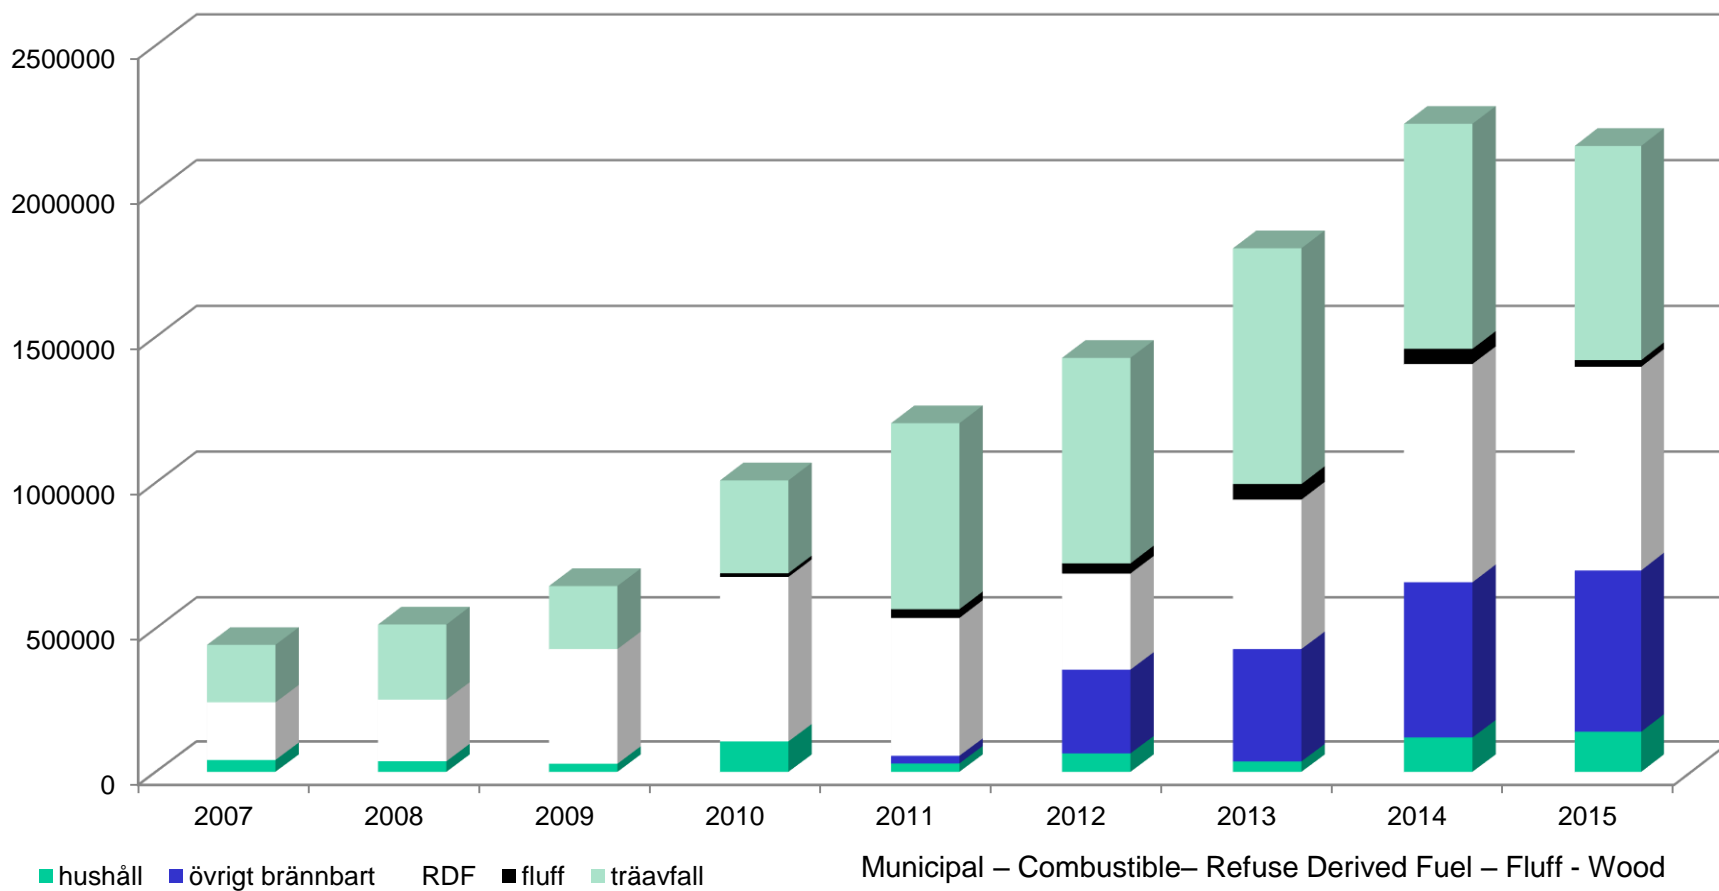

Swedish imports: Waste to Energy Source: Swedish Environmental Agency