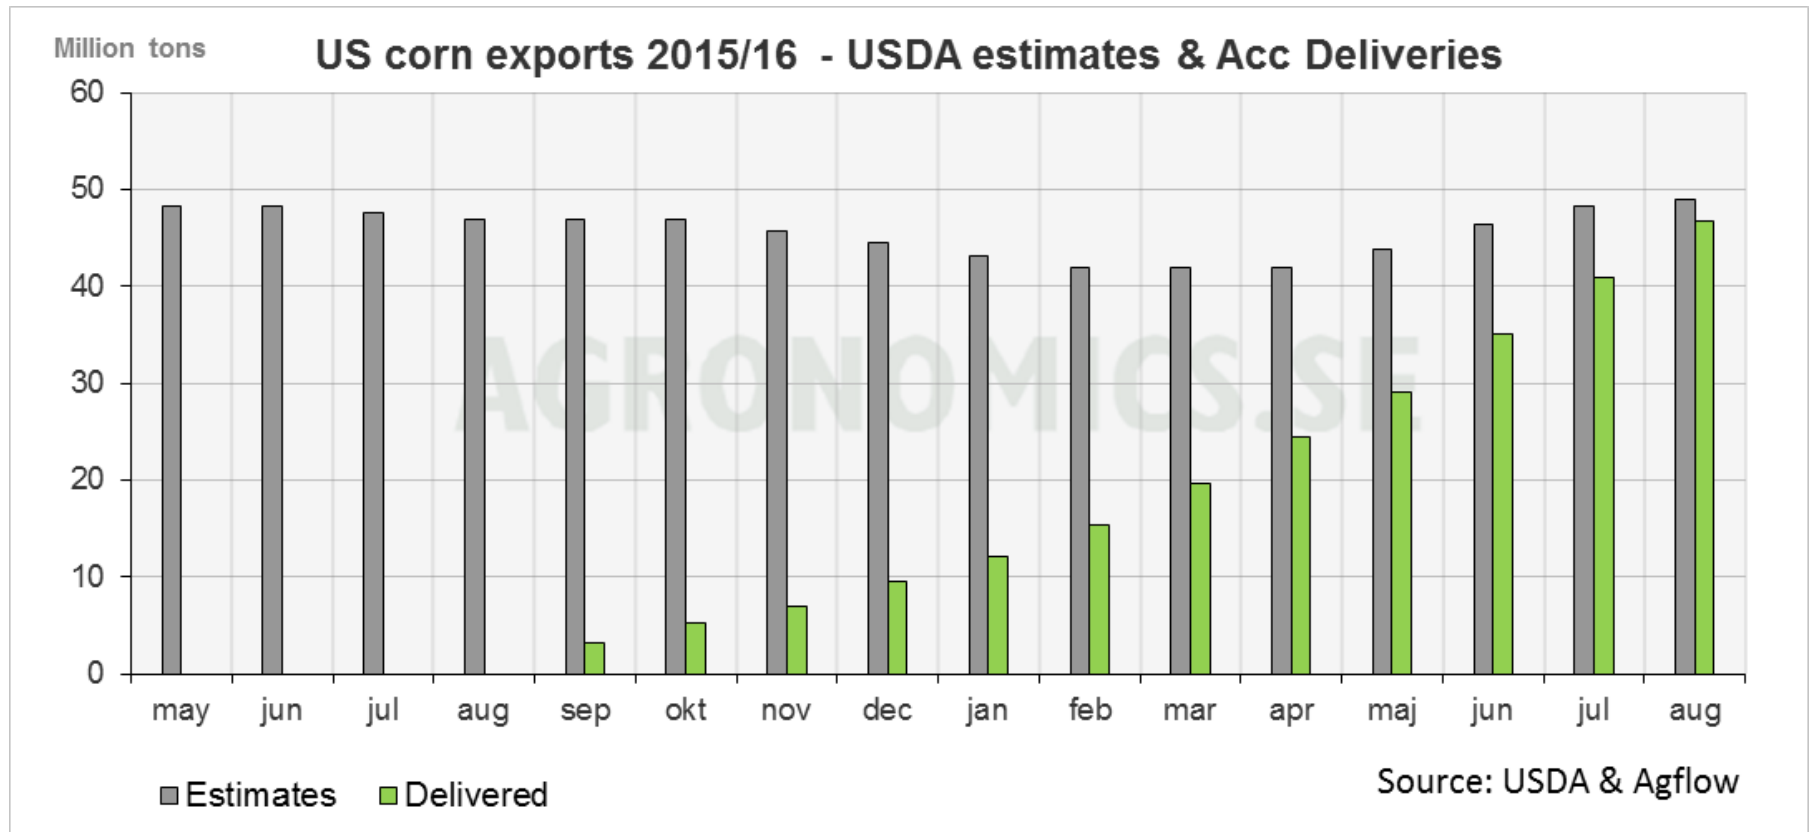

From the expected to the unexpected

grains to waste

[katarina.gillblad@agrnomics.se](mailto:katarina.gillblad@agrnomics.se)

# Wheat & Corn - Chicago t.o.m 2017-05-12

\$/tonne

UET 854