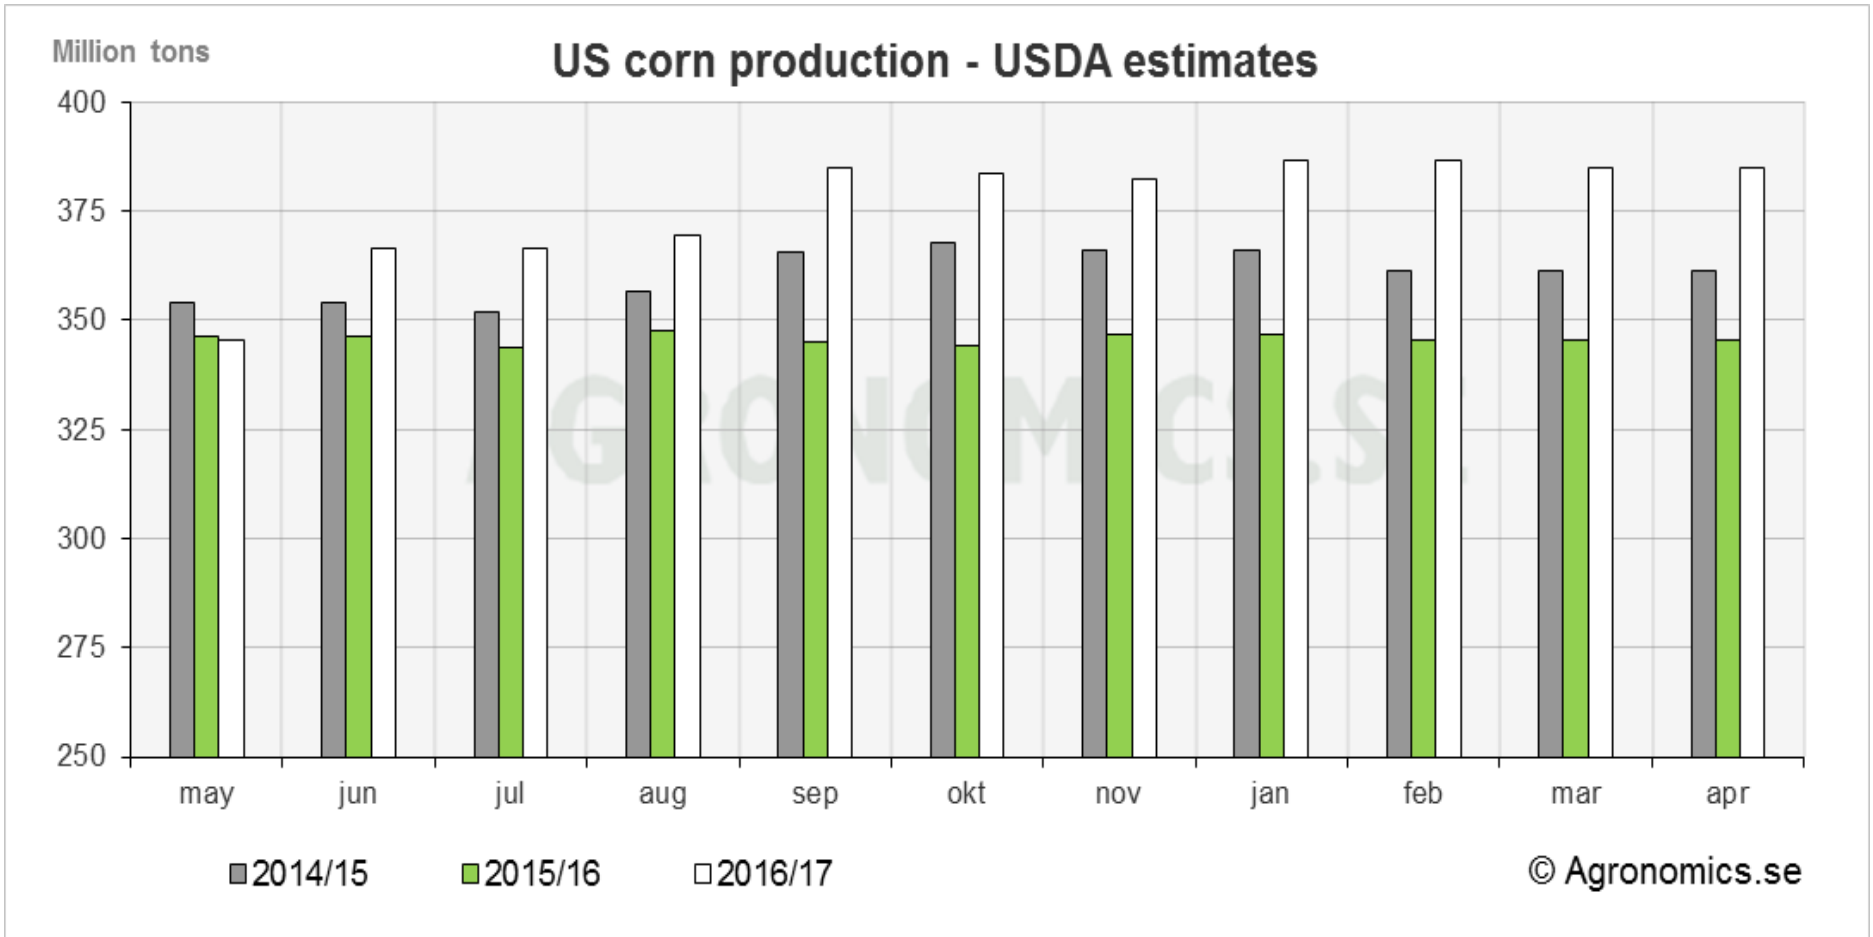

From the expected to the unexpected

grains to waste

[katarina.gillblad@agrnomics.se](mailto:katarina.gillblad@agrnomics.se)

# Wheat & Corn - Chicago t.o.m 2017-05-12

\$/tonne

UET 854