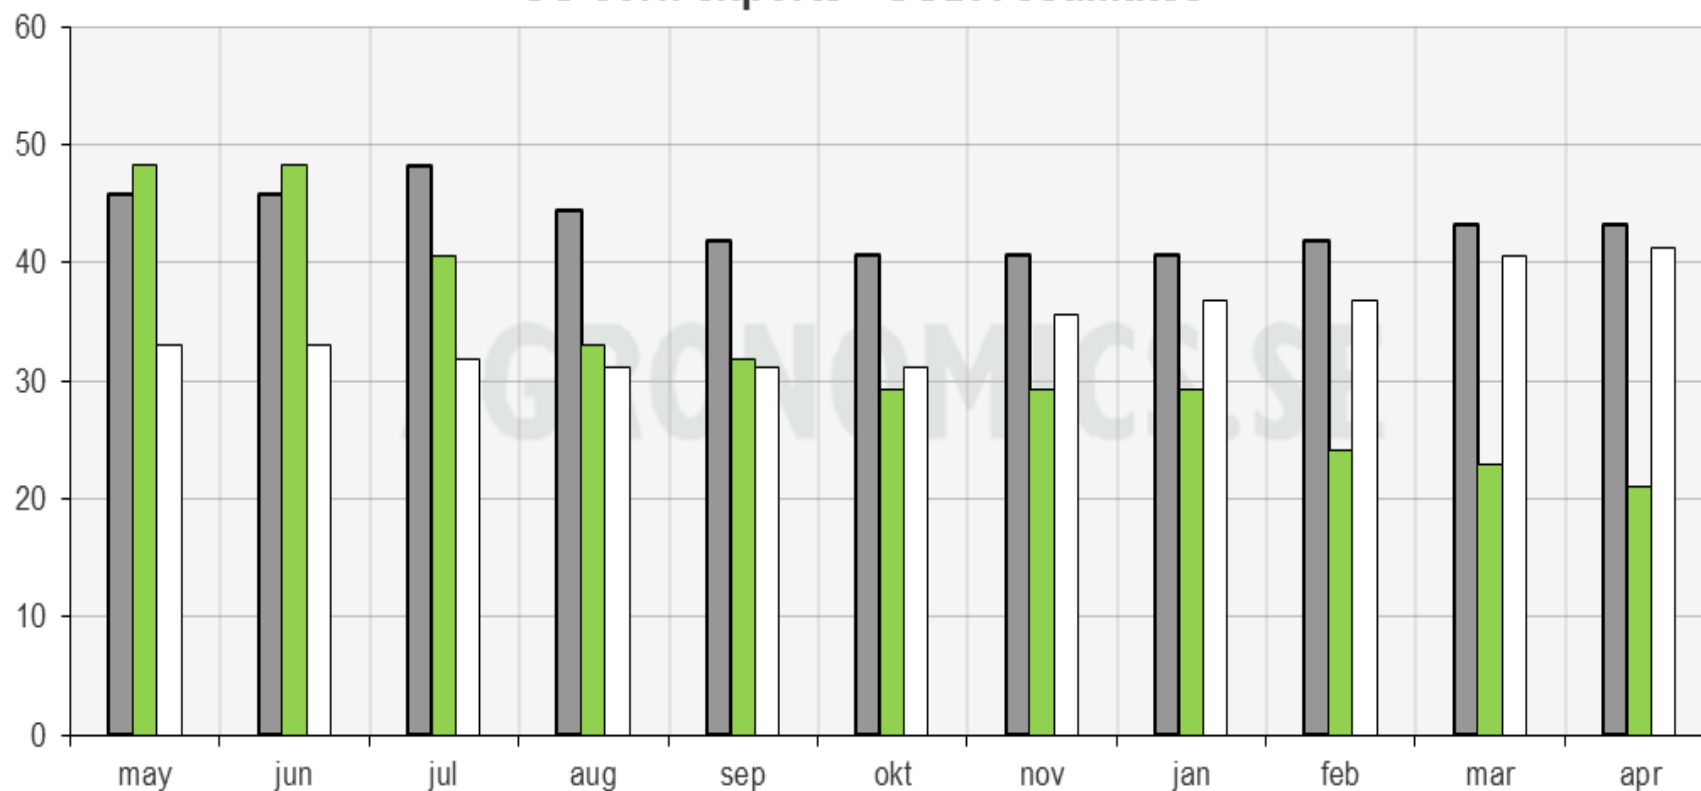

Grain exports

Does looking at it this way make any sense?

To you!

Million tons

World grain consumption - IGC estimates

Wheat & Corn - Chicago t.o.m 2016-05-06

\$/tonne

■ Majs Chicago

■ Vete Chicago

© Agronomics.se

Million tons

US corn exports - USDA estimates

■ 2011/12

■ 2012/13

□ 2013/14

Million tons