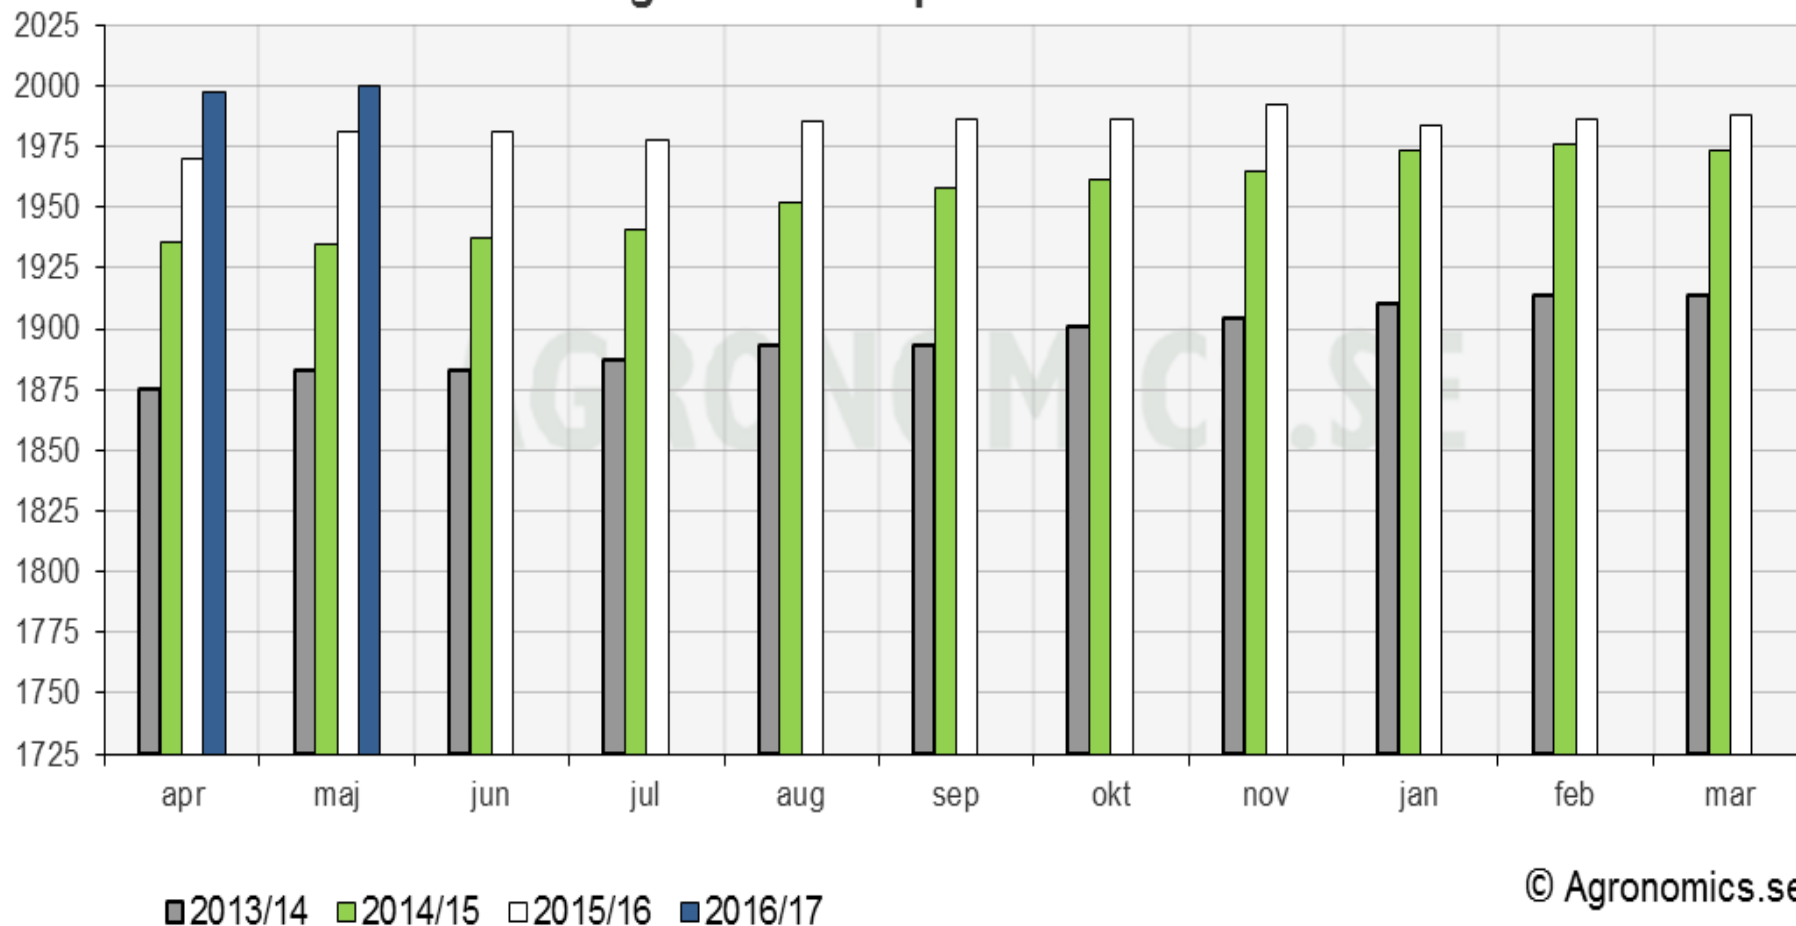

Grain exports

Does looking at it this way make any sense?

To you!

Million tons

World grain consumption - IGC estimates

Wheat & Corn - Chicago t.o.m 2016-05-06

\$/tonne

■ Majs Chicago

■ Vete Chicago

© Agronomics.se

Million tons

US corn exports - USDA estimates

■ 2011/12

■ 2012/13

□ 2013/14

Million tons

World corn production- USDA estimates

■ 2011/12

■ 2012/13

□ 2013/14

© Agronomics.se

Million tons

World corn exports - USDA estimates

■ 2011/12