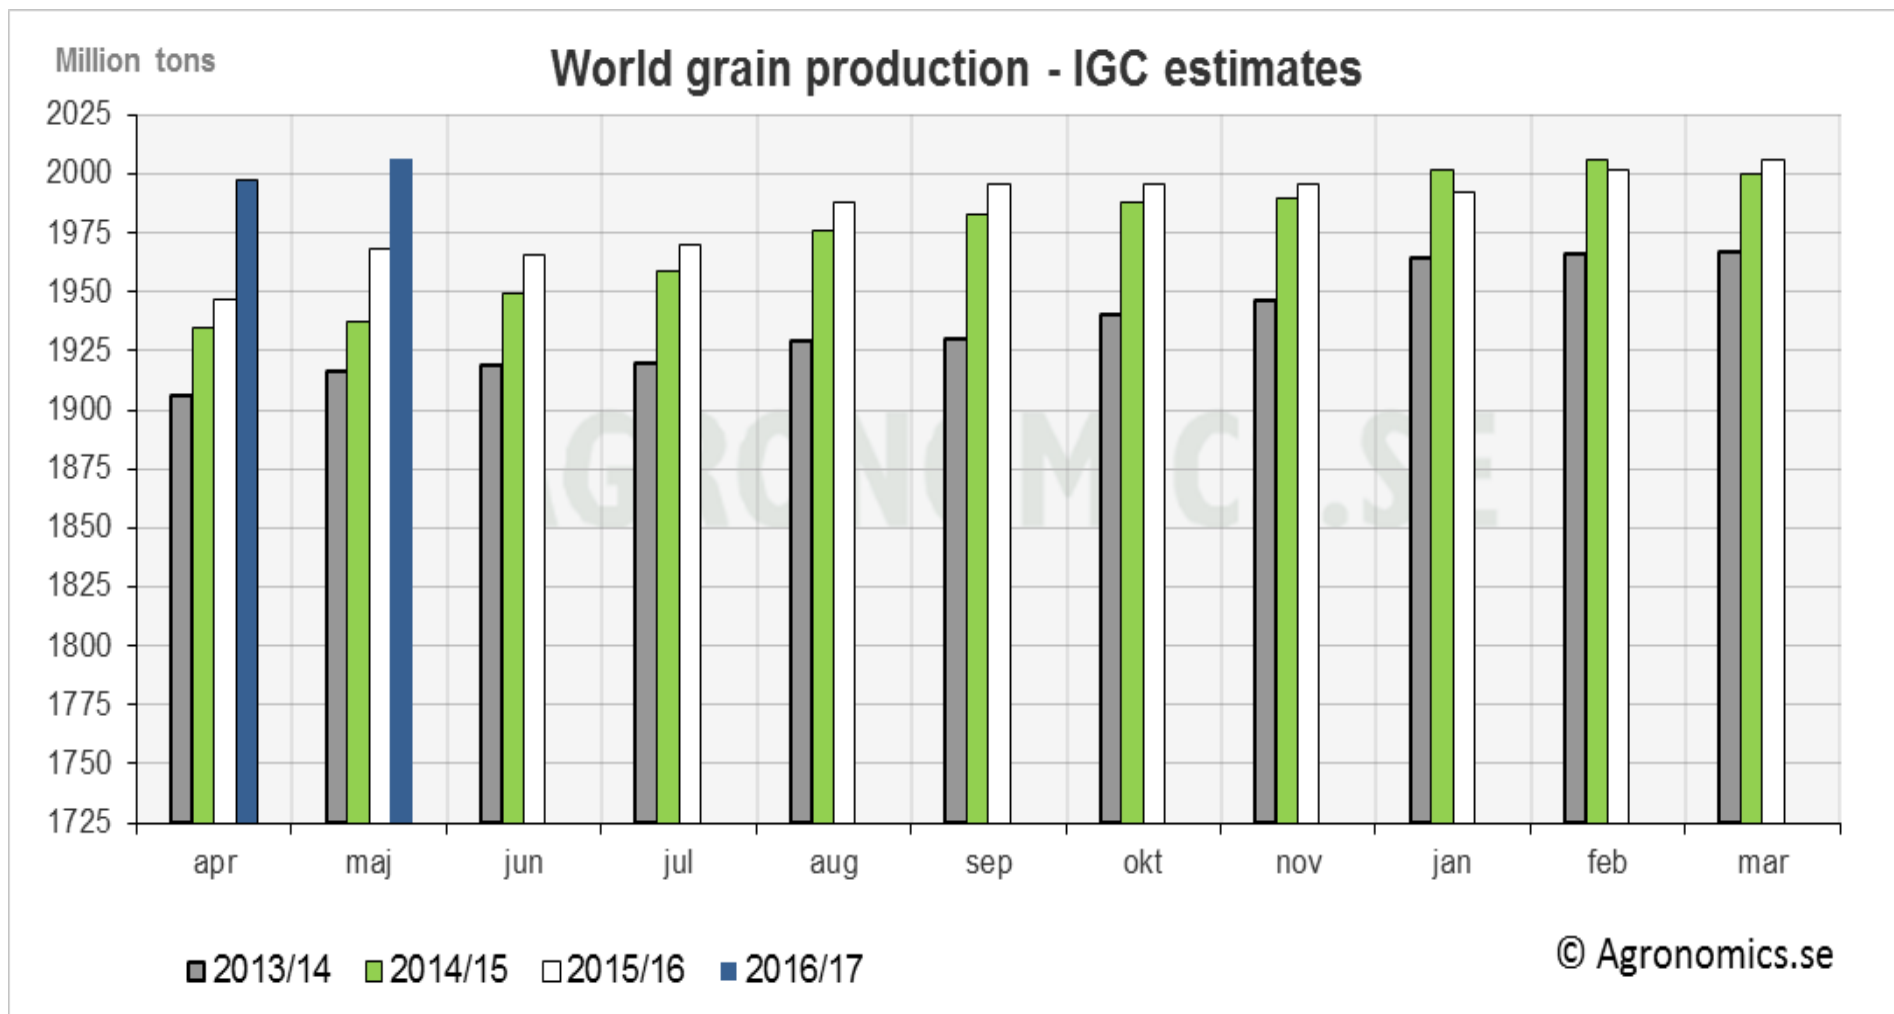

Grain exports

Does looking at it this way make any sense?

To you!

Million tons

World grain consumption - IGC estimates

Wheat & Corn - Chicago t.o.m 2016-05-06

\$/tonne

■ Majs Chicago

■ Vete Chicago

© Agronomics.se

Million tons

US corn exports - USDA estimates

■ 2011/12

■ 2012/13

□ 2013/14

Million tons

World corn production- USDA estimates

■ 2011/12

■ 2012/13

□ 2013/14

© Agronomics.se

Million tons

World corn exports - USDA estimates

■ 2011/12