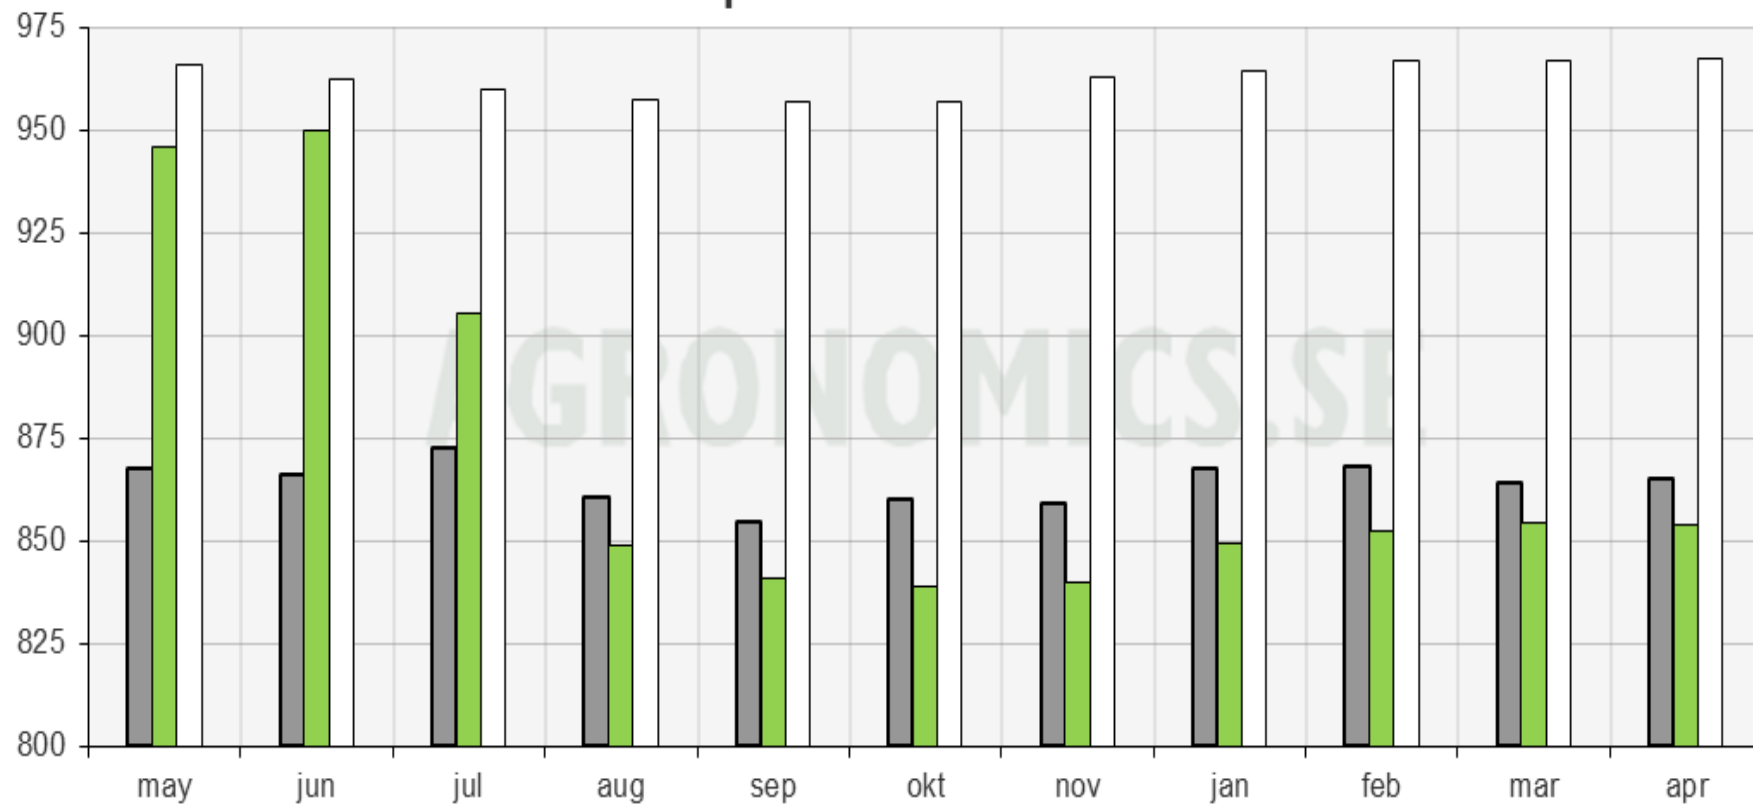

Grain exports

Does looking at it this way make any sense?

To you!

Million tons

World grain consumption - IGC estimates

Wheat & Corn - Chicago t.o.m 2016-05-06

\$/tonne

■ Majs Chicago

■ Vete Chicago

© Agronomics.se

Million tons

US corn exports - USDA estimates

■ 2011/12

■ 2012/13

□ 2013/14

Million tons

World corn production- USDA estimates

■ 2011/12

■ 2012/13

□ 2013/14

© Agronomics.se

Million tons

World corn exports - USDA estimates

■ 2011/12

■ 2012/13

□ 2013/14