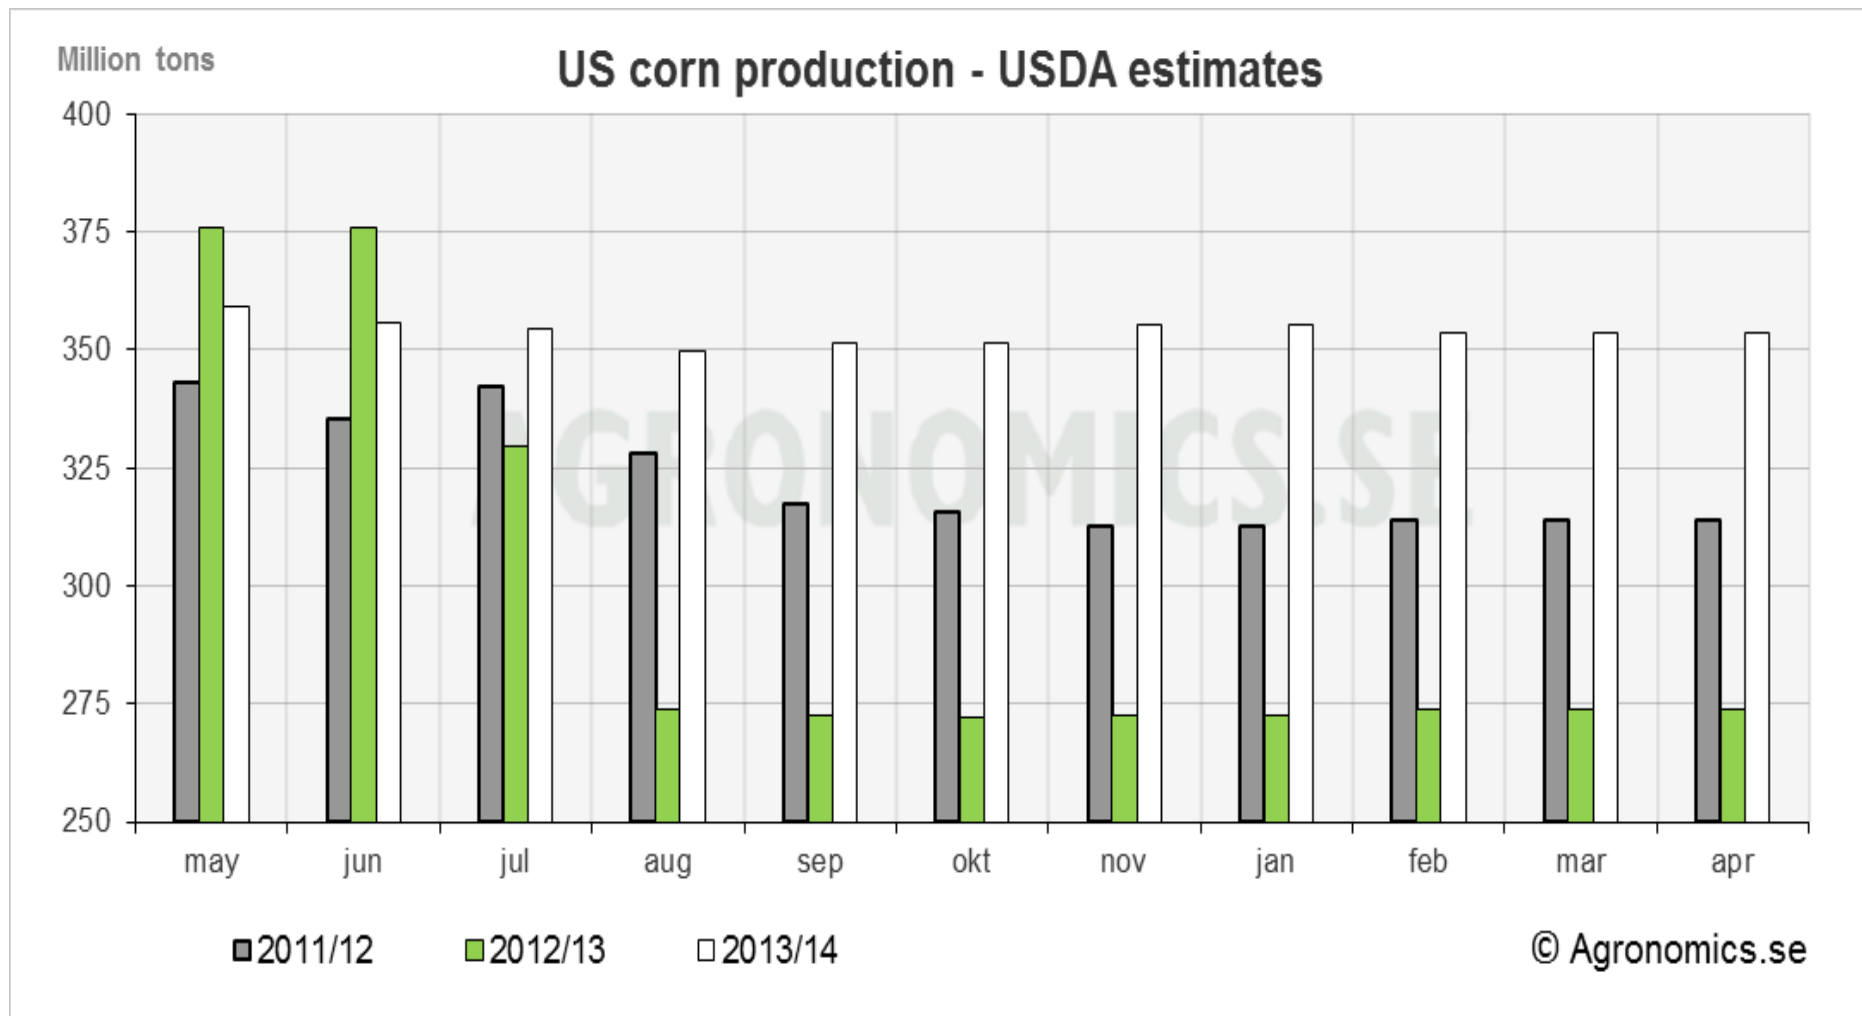

Grain exports

Does looking at it this way make any sense?

To you!

Million tons

World grain consumption - IGC estimates

Wheat & Corn - Chicago t.o.m 2016-05-06

\$/tonne

■ Majs Chicago

■ Vete Chicago

© Agronomics.se

Million tons

US corn exports - USDA estimates

■ 2011/12

■ 2012/13

□ 2013/14

Million tons

World corn production- USDA estimates

■ 2011/12

■ 2012/13

□ 2013/14

© Agronomics.se

Million tons

World corn exports - USDA estimates

■ 2011/12